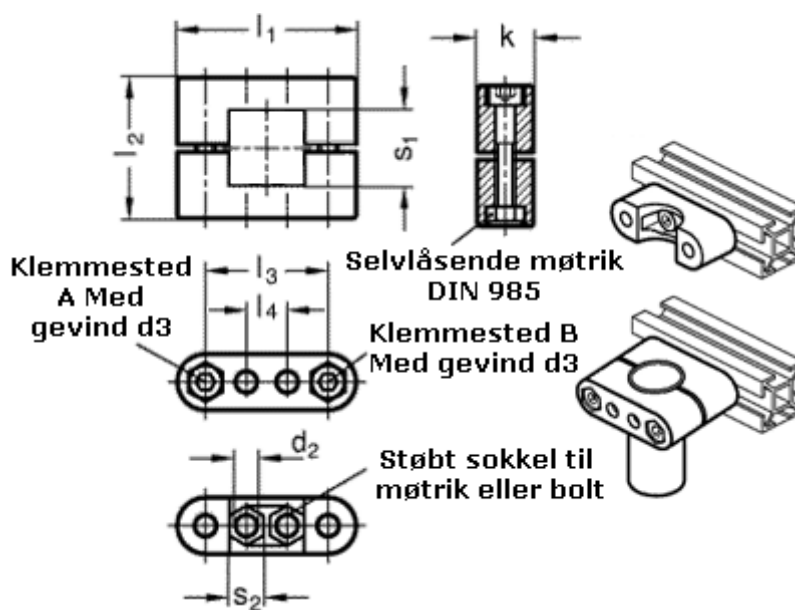

Article number: 20231V202SW

Description: E+G
Tube supports GN231-V20-22-SW

Measures

$d_2 = 8.5$

$s_2 = 13$

$d_3 = M 8$

$k = 22$

$l_1 = 70$

$l_2 = 55$

$l_3 = 48$

$l_4 = 16$

$s_1 = 20$